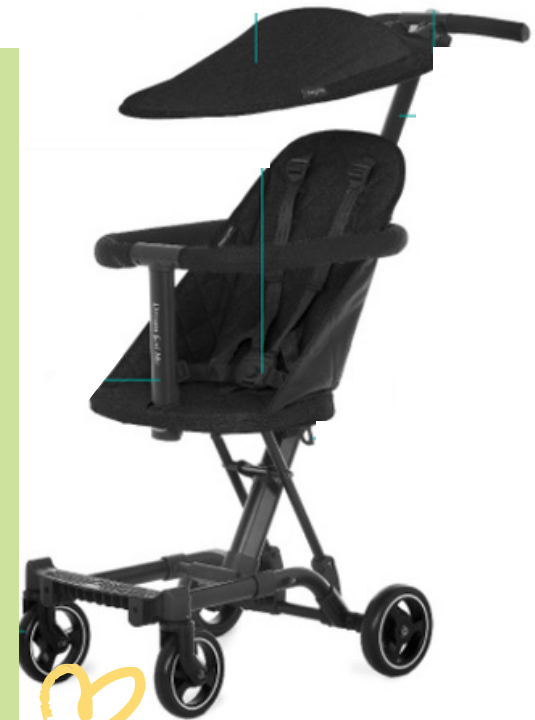

EXTRA NIGHT: $10 USD

SUBJECT TO AVAILABILITY BASED

ON DELIVERY AND RESERVATION SCHEDULING.

PRICES ARE SUBJECT TO CHANGE BASED ON THE DAILY AVERAGE EXCHANGE RATE.